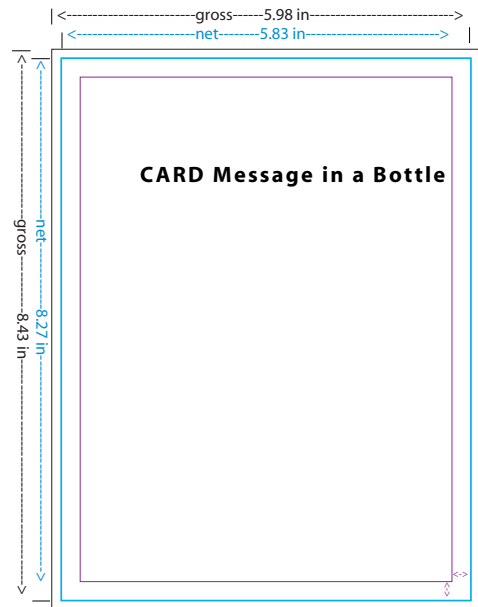

Drawings used below are for visualisation and explanation purposes only.
These lay out specifics serve as additional explanation while using the templates which can be downloaded on the website.
The files on our website are the correct format (incl. margin settings) and the lines/folding lines/cropping lines are correctly placed.

— This is the size including margin settings (bleedbox). Images/backgrounds can run to this line.

— This is the eventual size

— Place texts in this box; 0.2in inside the net size

The card is rolled into a scroll and put inside the bottle.