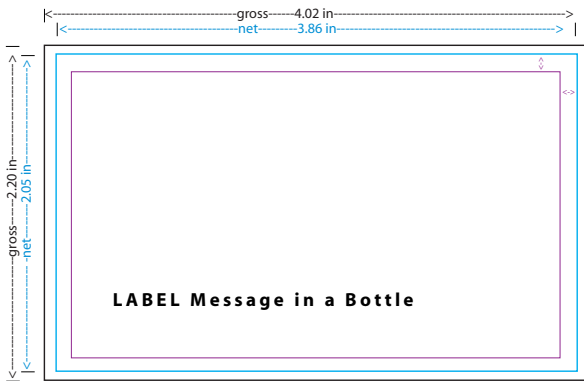

Drawings used below are for visualisation and explanation purposes only.
These lay out specifics serve as additional explanation while using the templates which can be downloaded on the website.
The files on our website are the correct format (incl. margin settings) and the lines/folding lines/cropping lines are correctly placed.

— This is the size including margin settings (bleedbox). Images/backgrounds can run to this line.

— This is the eventual size

— Place texts in this box; 0.2in inside the net size

The card is rolled into a scroll and put inside the bottle.